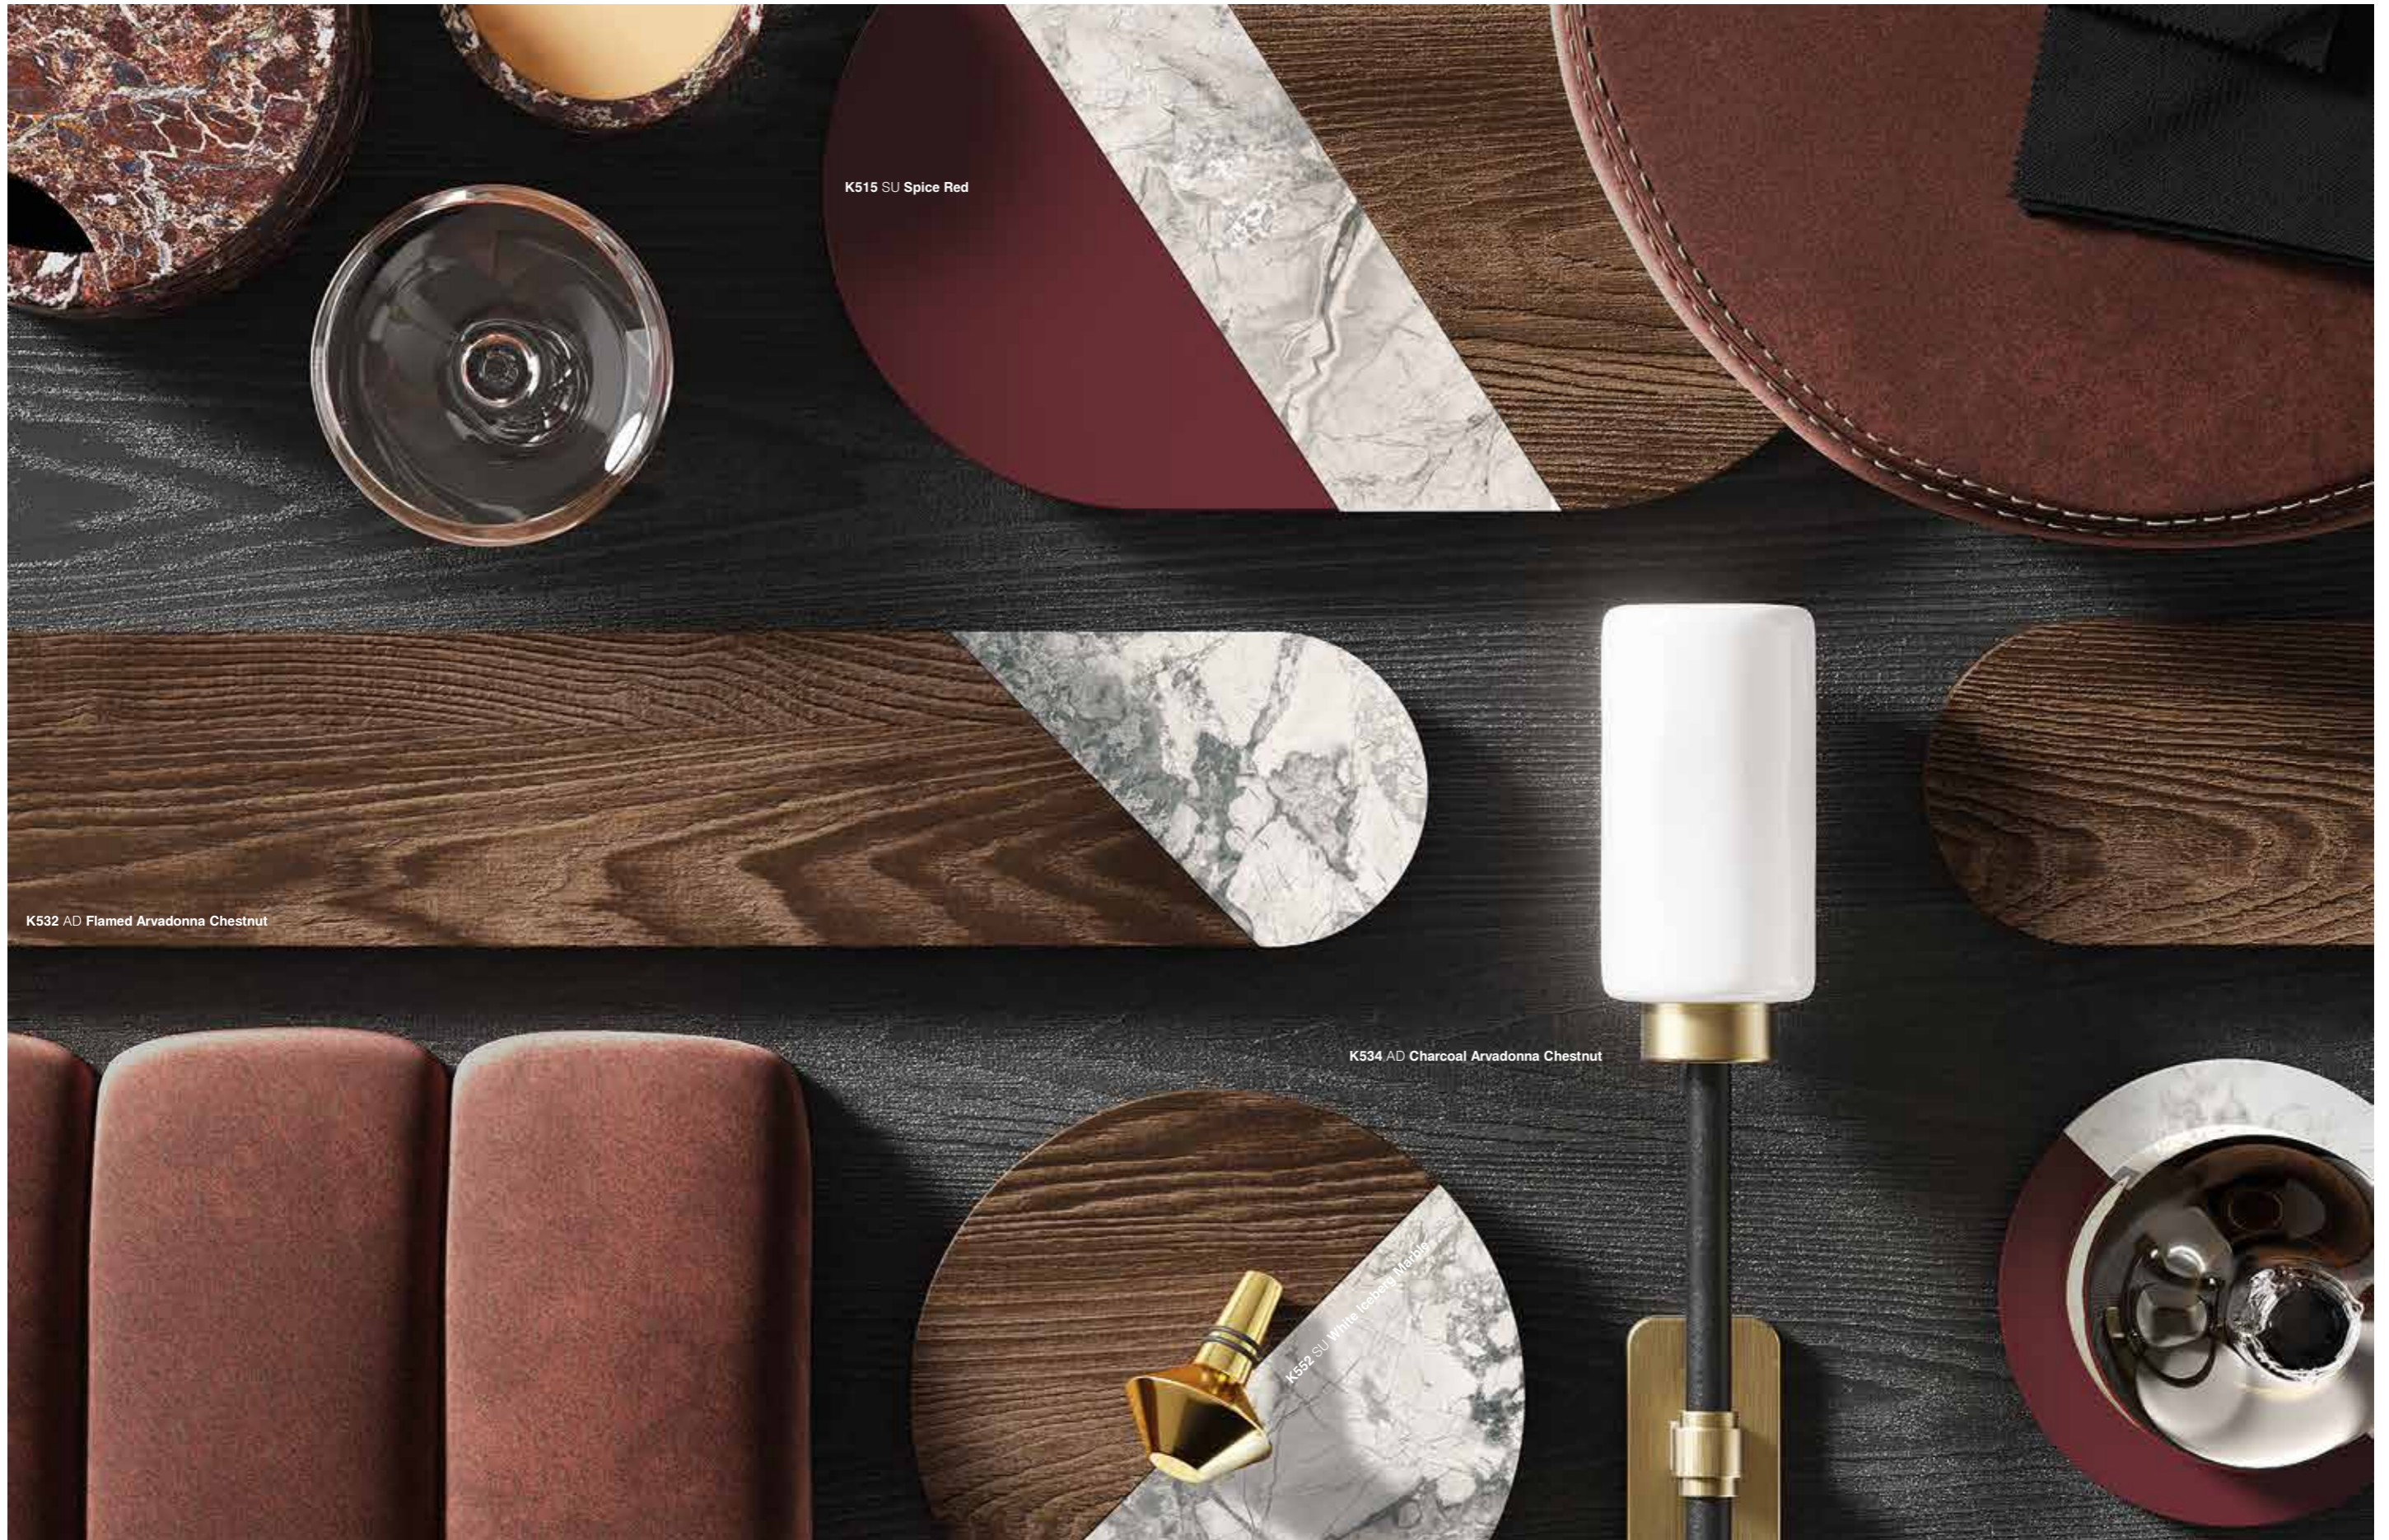

K515 SU Spice Red

K532 AD Flamed Arvadonna Chestnut

K534 AD Charcoal Arvadonna Chestnut

K552 SU White Iceberg Marble