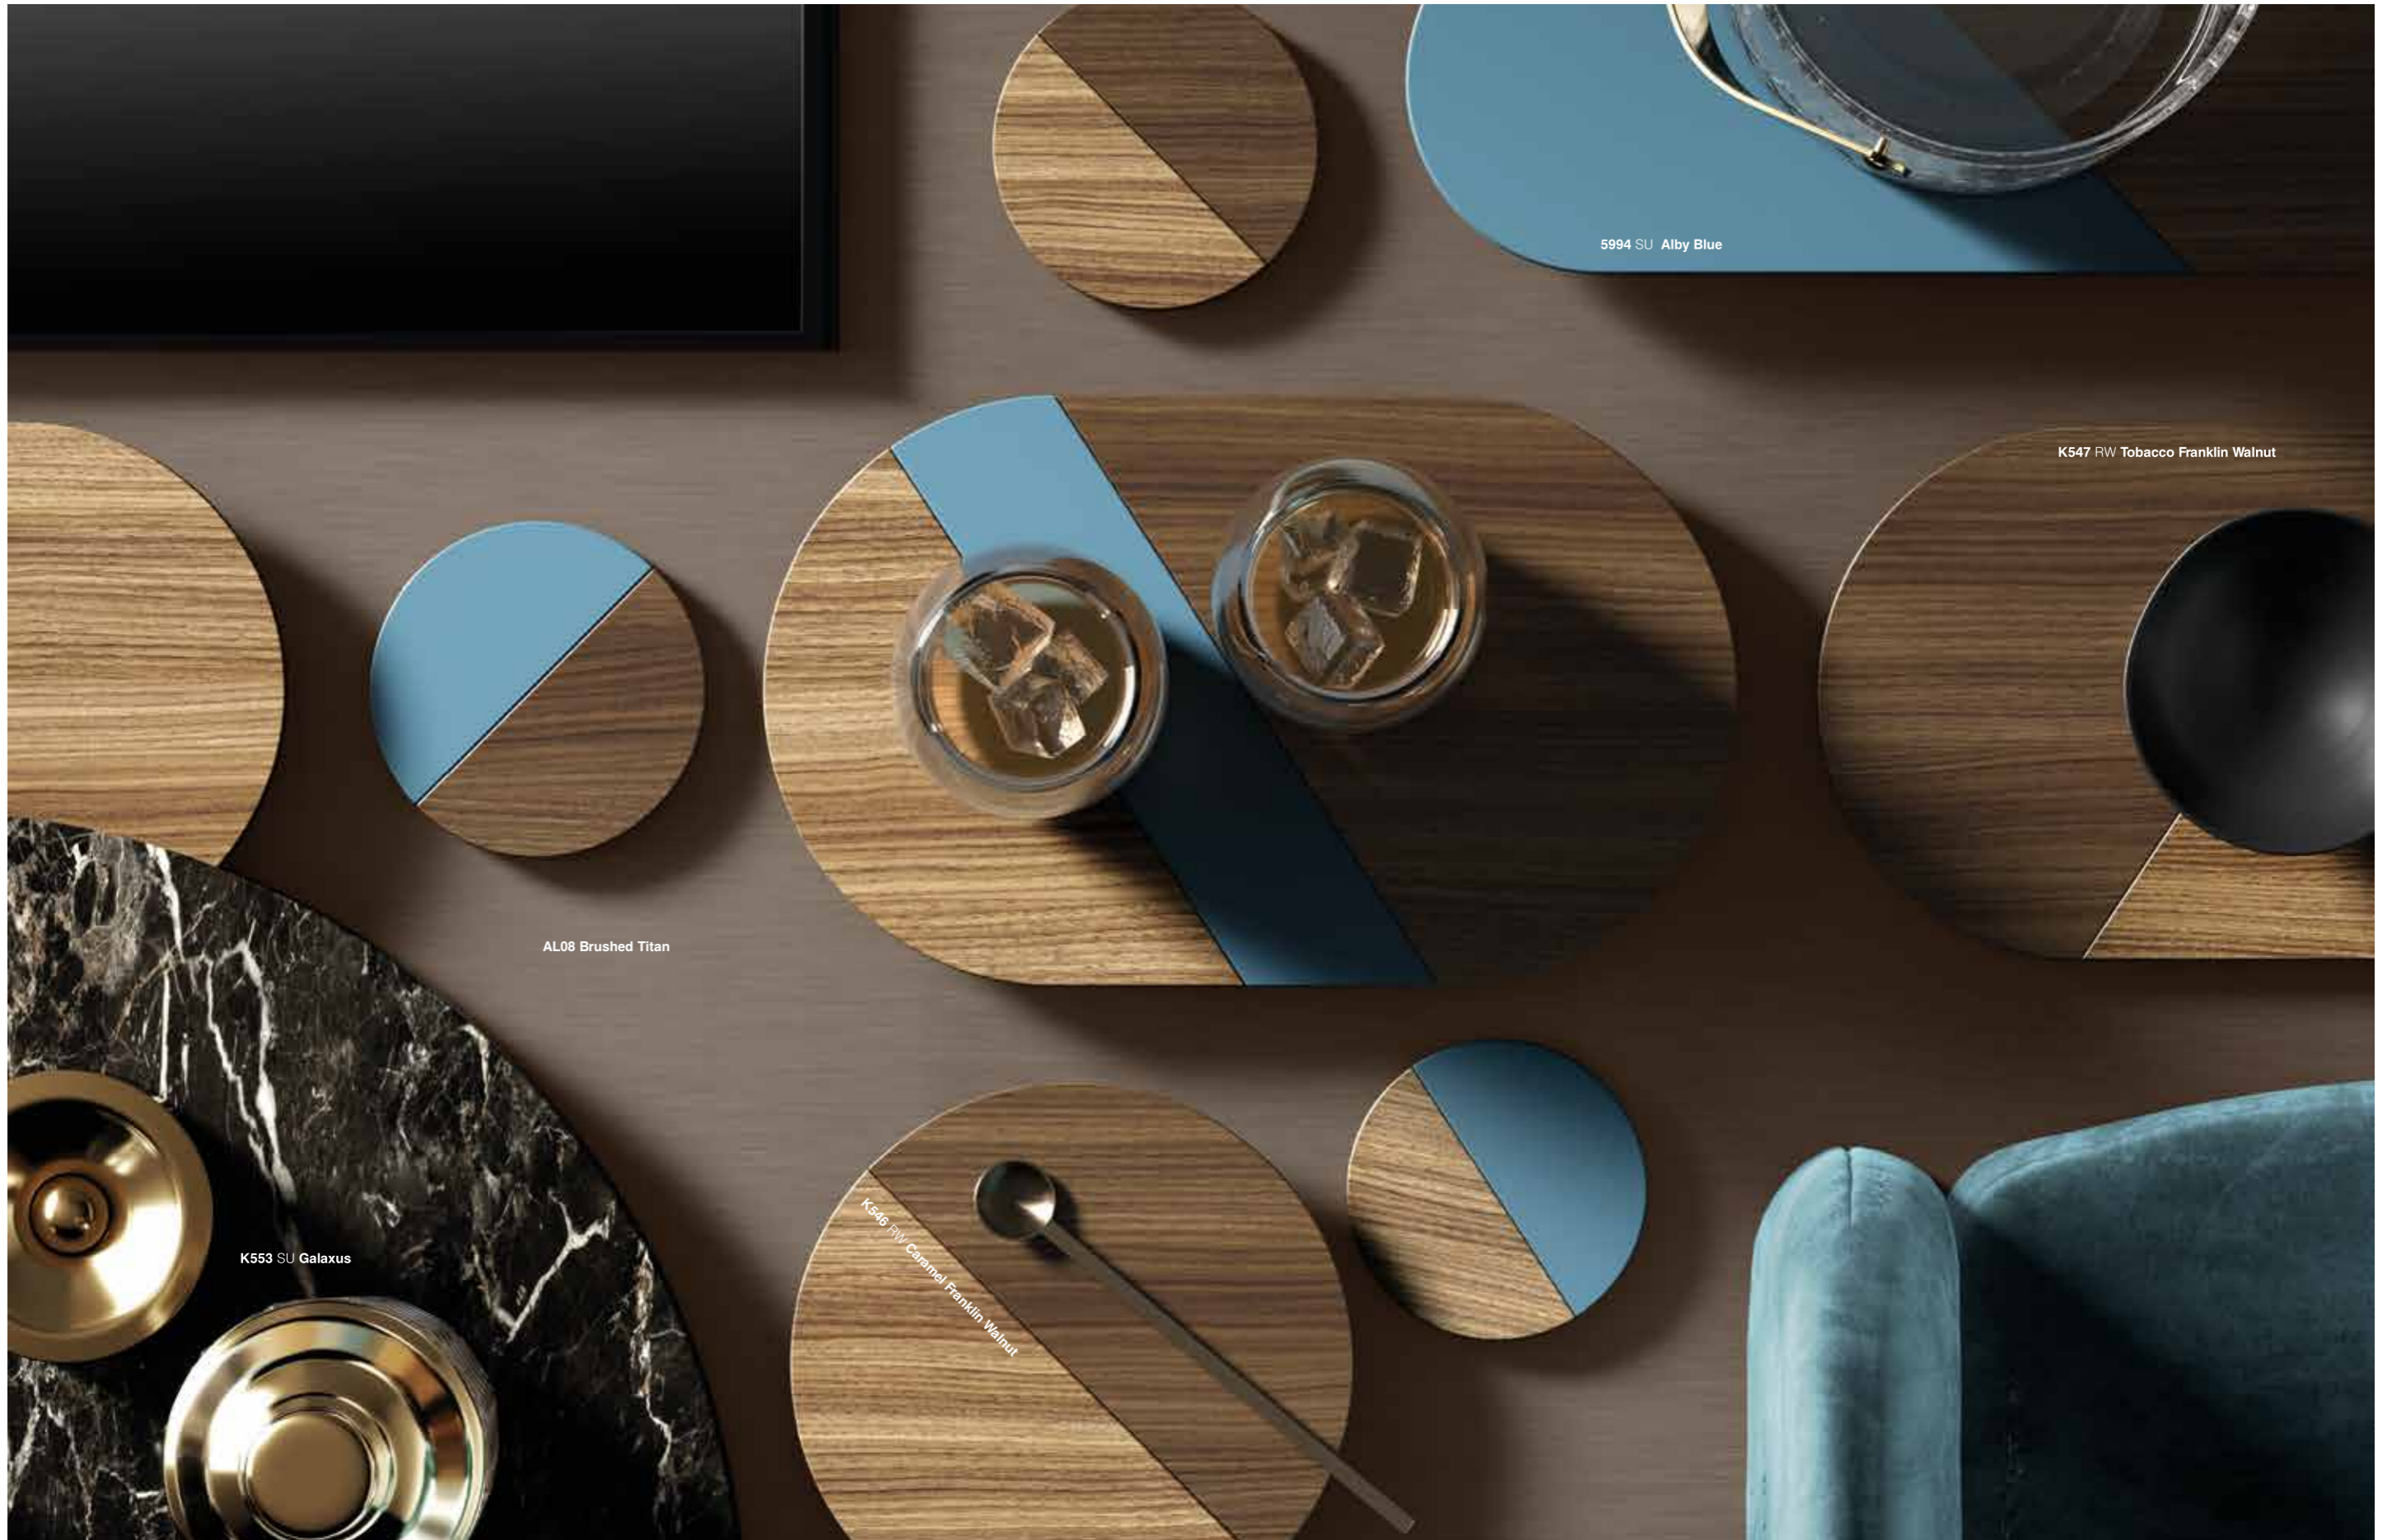

5994 SU Alby Blue

K547 RW Tobacco Franklin Walnut

AL08 Brushed Titan

K553 SU Galaxus

K546 RW Caramel Franklin Walnut