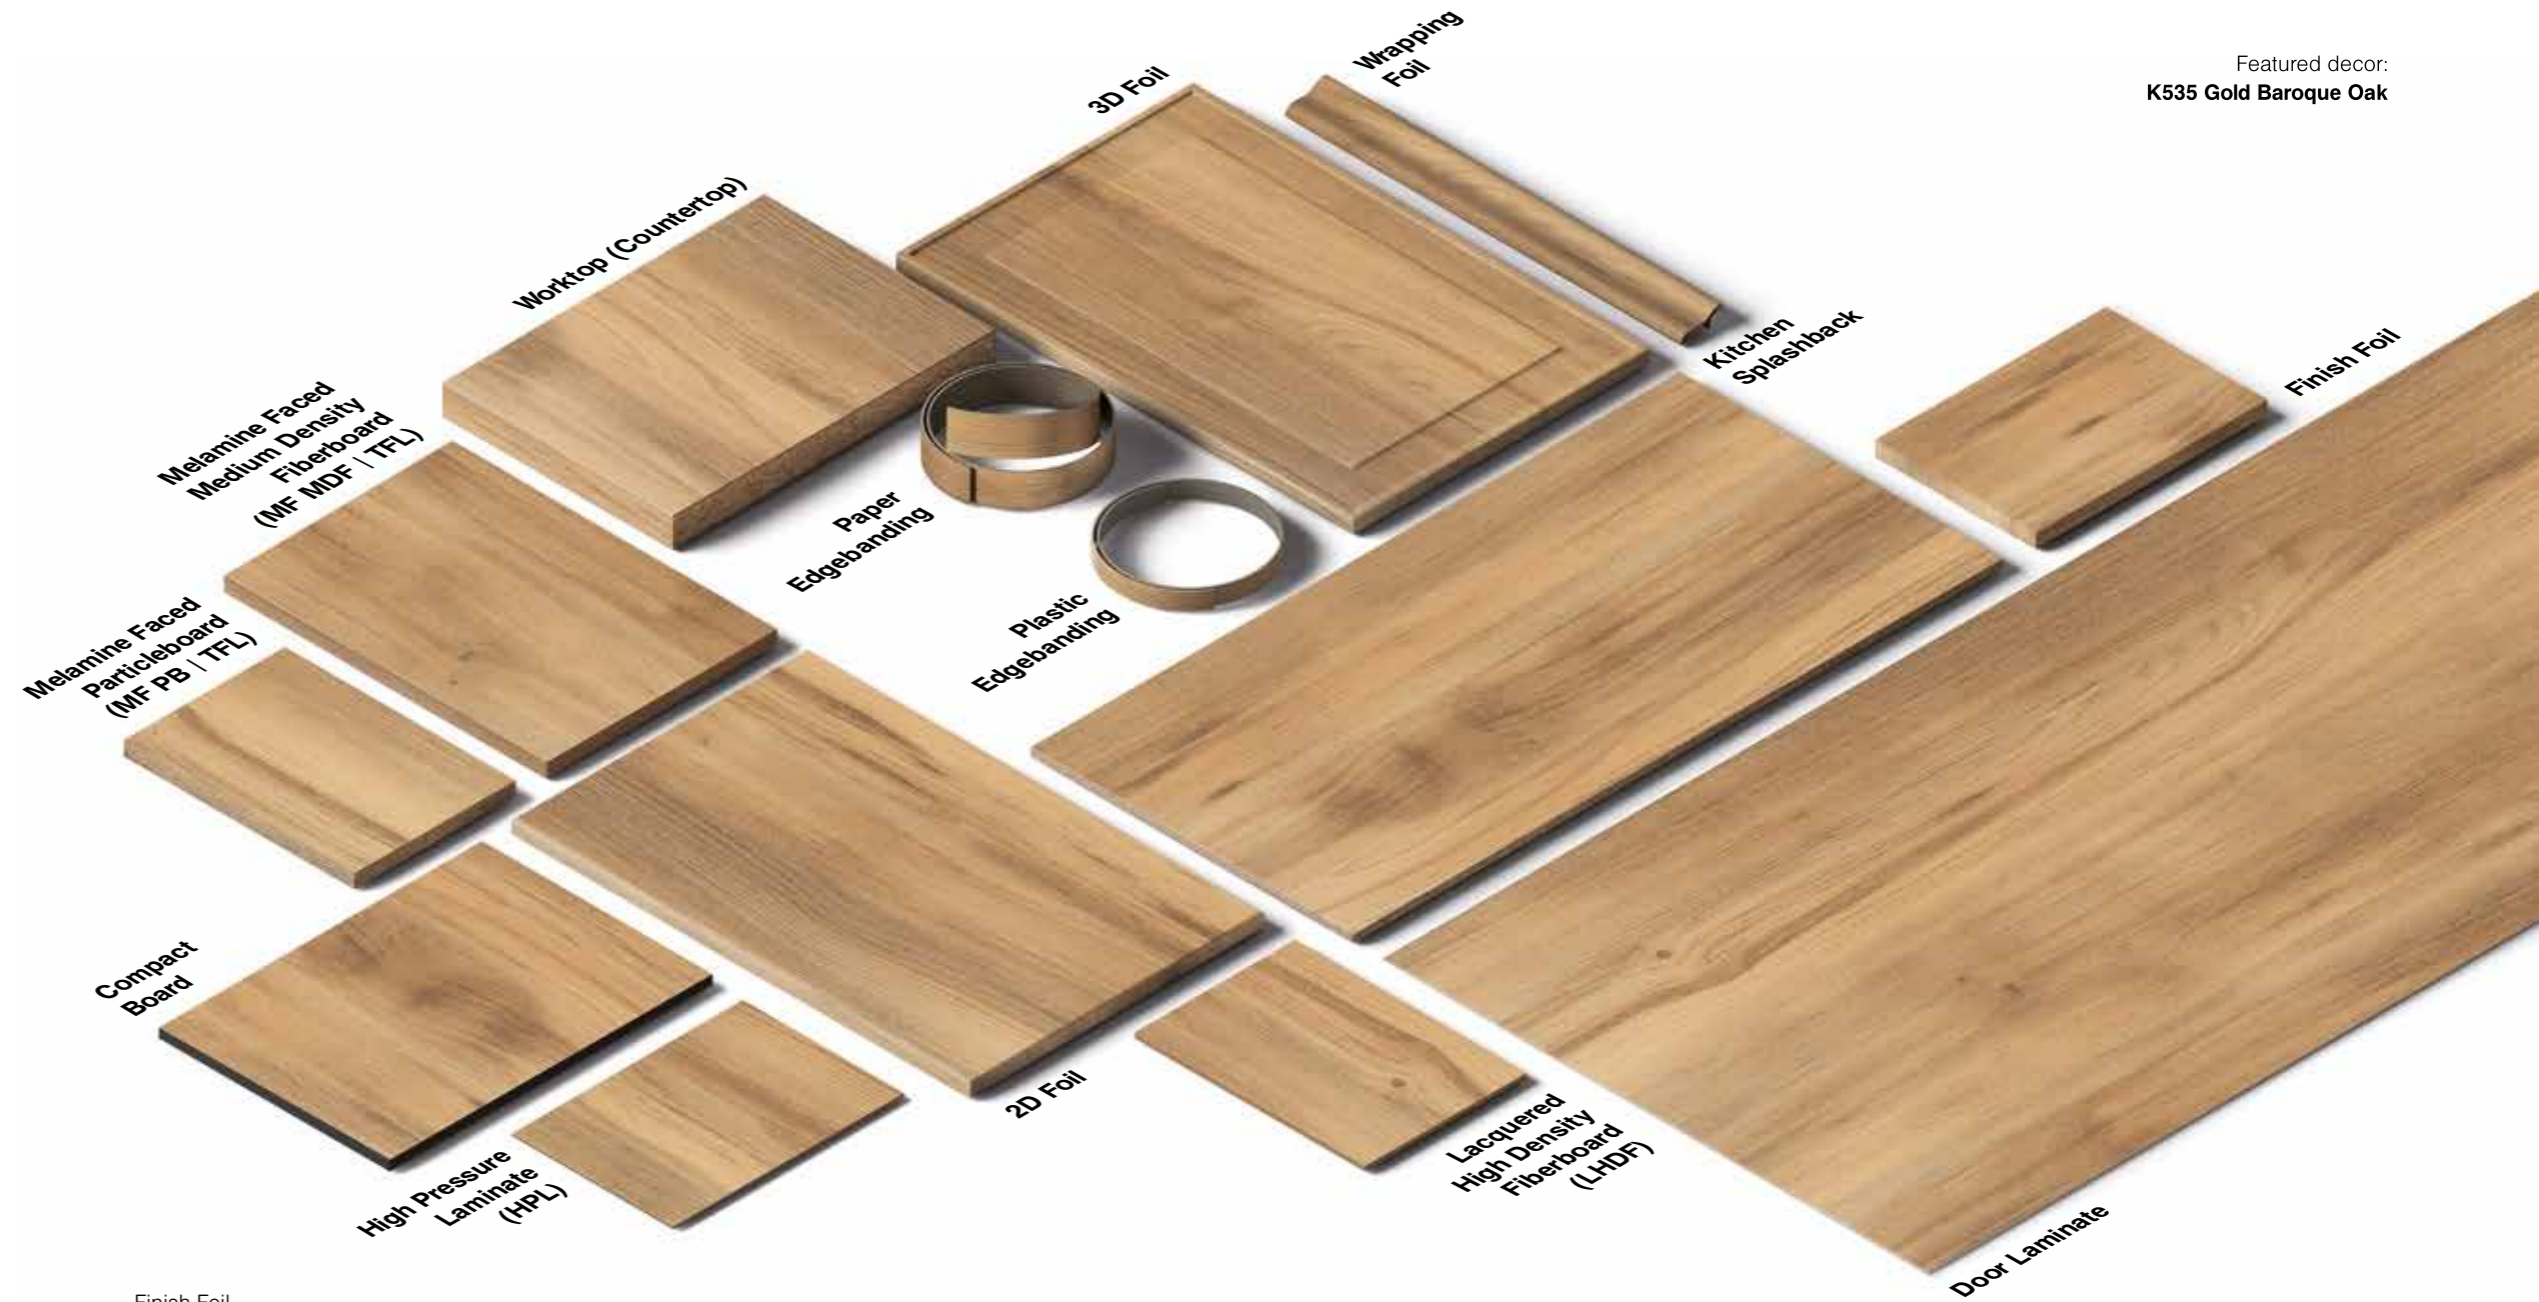

Coordinated Solution

Seamless harmony across the range

Our Coordinated Solution range offers perfectly matched Edgebanding, 3D Foils, HPL, and many other complementary products. We deliver the total package of materials for a complete and coordinated interior or furnishing project.

Featured decor:
K535 Gold Baroque Oak

Authorized partners:

Edgebanding

2D/3D Foil

Finish Foil