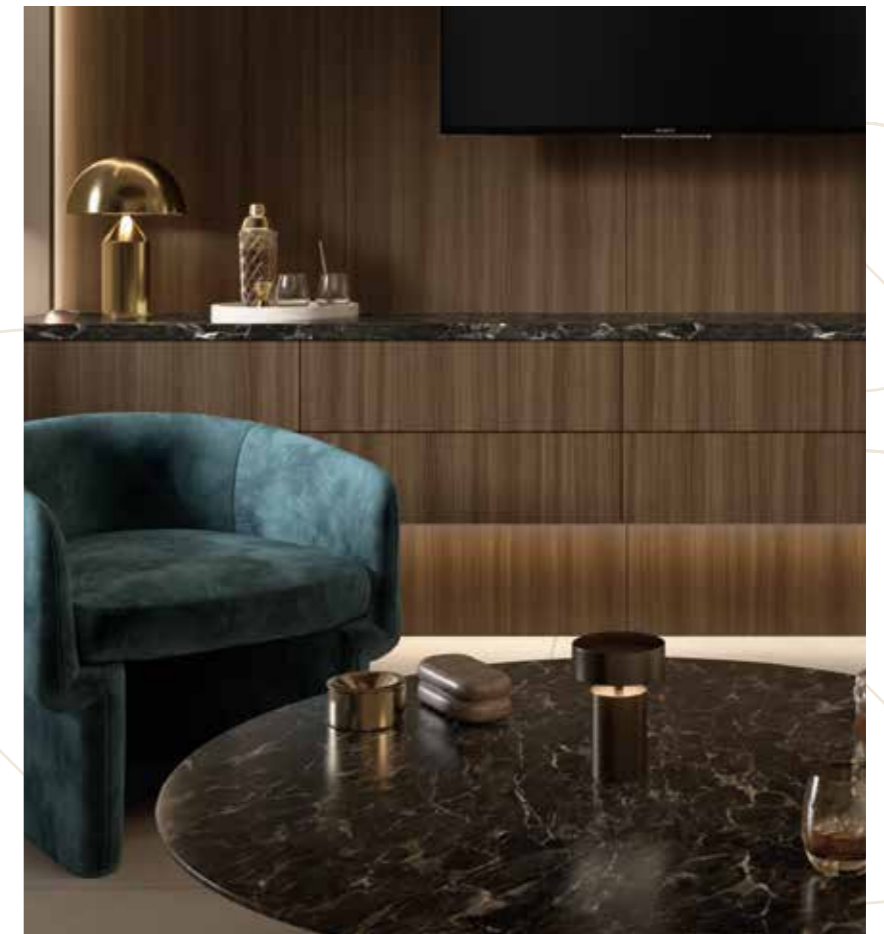

RICH
 OPULENT
 CURATED
 SINGLE-MINDED
 MASCULINE

Comfortable when surrounded by what they love, creating a jewellery box of a room is perfect for the Passionate.

A self-indulgent private interior that blurs the lines between a true masculine living room and a social hangout. It is an expression of personality that's single-minded and totally certain of itself. The design is all about comfort and practicality with plenty of class thanks to the rich, dark woodgrains and the strong marble, counterpointed with lustrous gemstone hues.