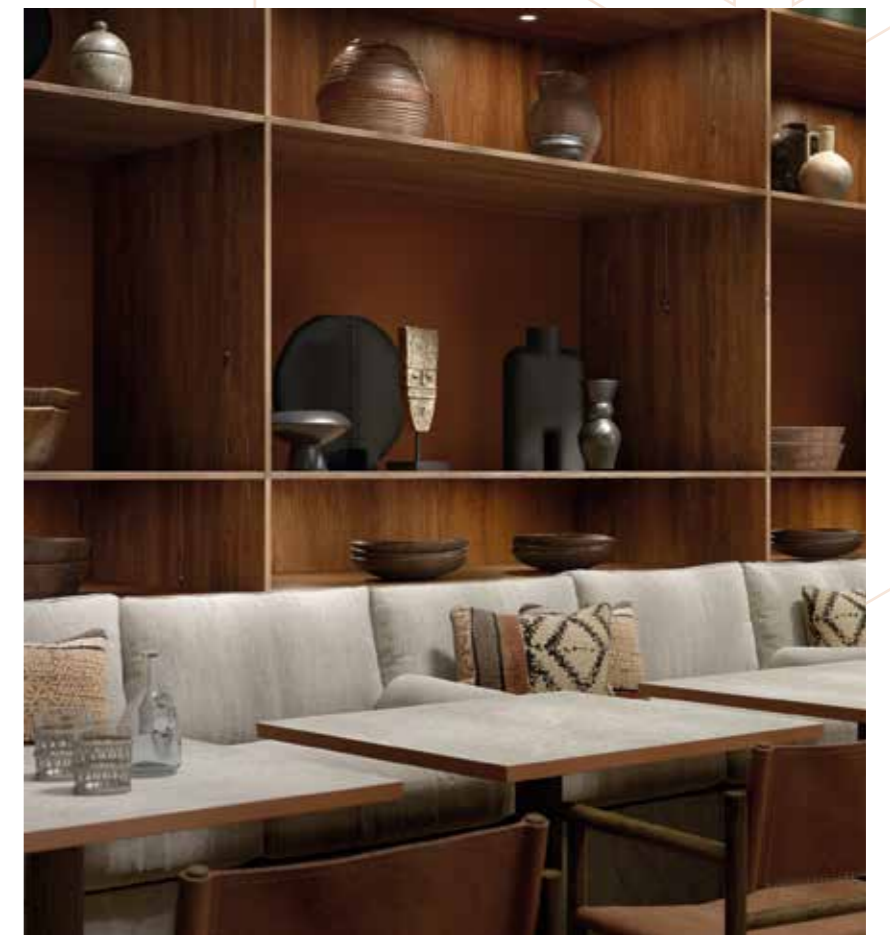

Weathered timbers
and natural fabric textures
are the basis of the Nomad look

Relax and kick back in this unaffected, almost biophilic hacienda. It is plain and straightforward, allowing Nomads from everywhere to take comfort, dine and unwind. The harmonious feel created by the creeping of the outside-inside is reflected in everything you see, from the polished timbers worn by the years of use to the woven fibers formed into a multitude of functional structures. The artistic, almost rustic-looking materials are interwoven with natural elements. The large open space has been crafted by a skilled hand, and every surface has an evident character and care while being functional and undoubtedly decorative.

Decors featured:
K544 RW Hazel Silverjack Oak
K545 RW Vintage Silverjack Oak
K549 SL Sand Venera
K514 SU Deep Sahara
K521 SU Smoke Green