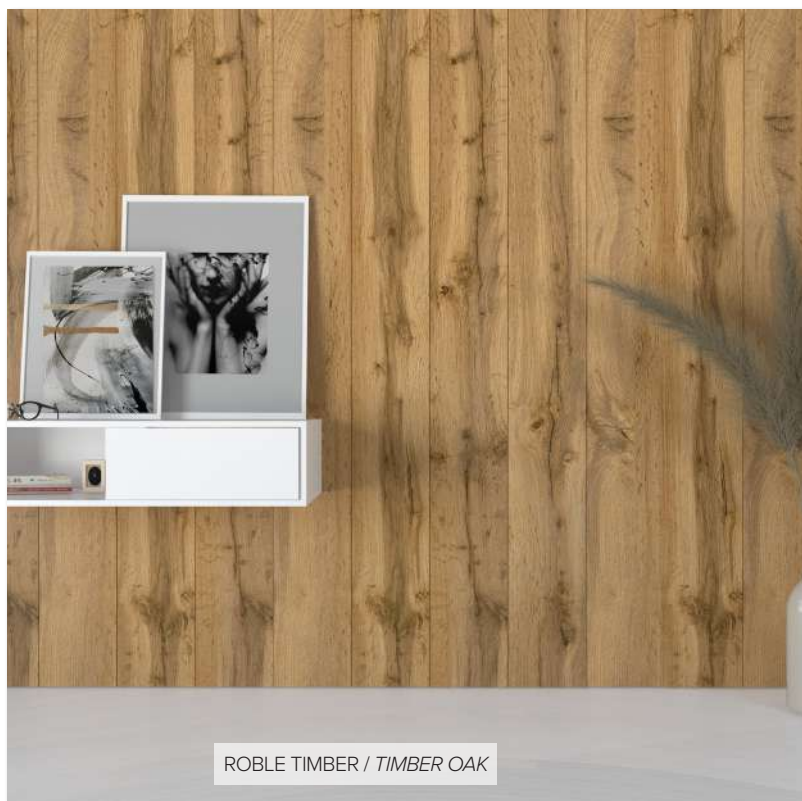

ROBLE TIMBER / TIMBER OAK